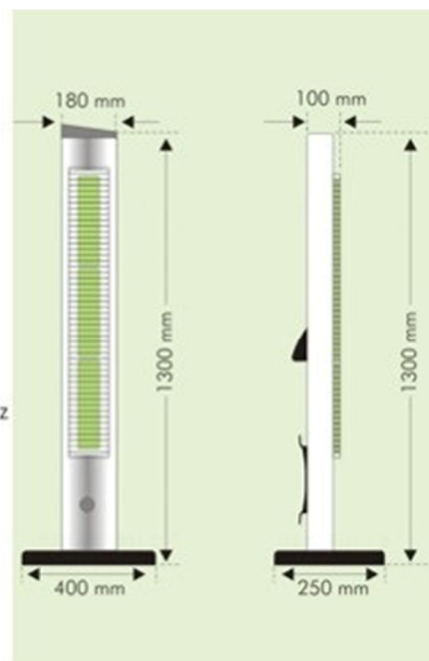

3 x 1000 W

45-50 m²

220-230 V/50Hz